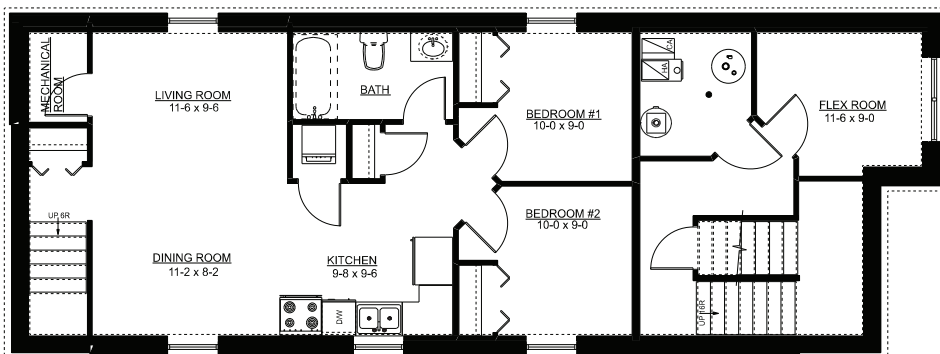

BILEVEL | THE BAFFIN

THE BAFFIN | 1065 SQ FT

STARTING AT
\$233,900
PLUS LOT

vinlandhomes.com

Building Smart Investments

MAIN FLOOR PLAN

AREA = 1065 SQ FT

- * Open Concept
- * 9' Ceilings on Main Floor
- * Separate Suite Entrance
- * Master Bedroom with Ensuite
- * Triple Pane Windows
- * R60 Attic Insulation
- * Envelope Seal
- * Watchdog Foundation Waterproofing
- * Full Synthetic Roof Underlay
- * HRV
- * 10 Year Warranty

BASEMENT LAYOUT

SUITE - 644 SQ FT

*Optional
Legal 2 Bedroom
Basement Suite*