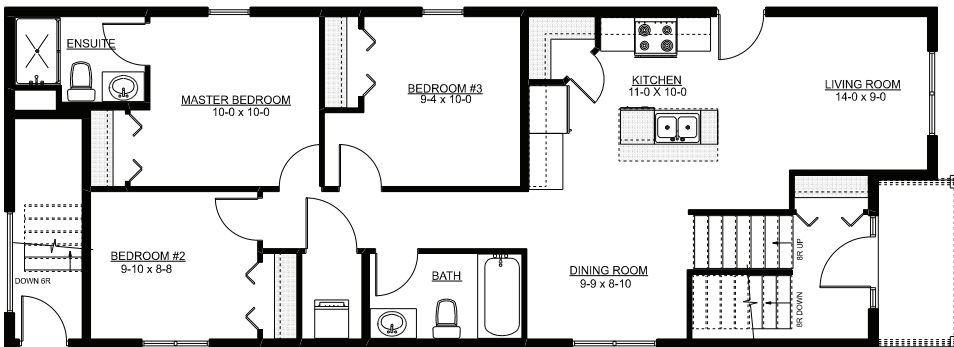

BILEVEL | THE BAFFIN

THE BAFFIN | 1065 SQ FT

STARTING AT
\$233,900
PLUS LOT

vinlandhomes.com

Building Smart Investments

MAIN FLOOR PLAN

AREA = 1065 SQ FT

- * Open Concept
- * 9' Ceilings on Main Floor
- * Separate Suite Entrance
- * Master Bedroom with Ensuite
- * Triple Pane Windows
- * R60 Attic Insulation
- * Envelope Seal
- * Watchdog Foundation Waterproofing
- * Full Synthetic Roof Underlay
- * HRV
- * 10 Year Warranty

BASEMENT LAYOUT

SUITE - 644 SQ FT

*Optional
Legal 2 Bedroom
Basement Suite*